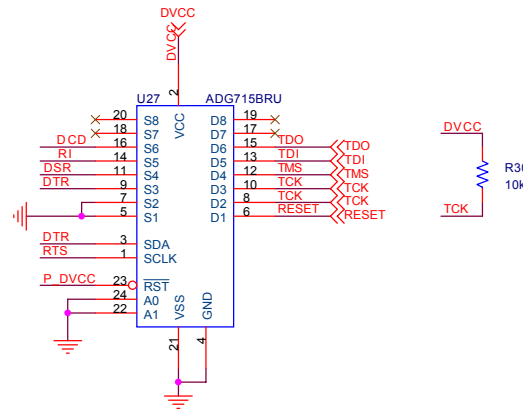

RESET SEQUENCE RECOGNITION

Title		
Telos USB Interface		
Size	Document Number	Rev
B	(c) Copyright 2004: UC Berkeley	B
Date:	Wednesday, September 29, 2004	Sheet 3 of 3