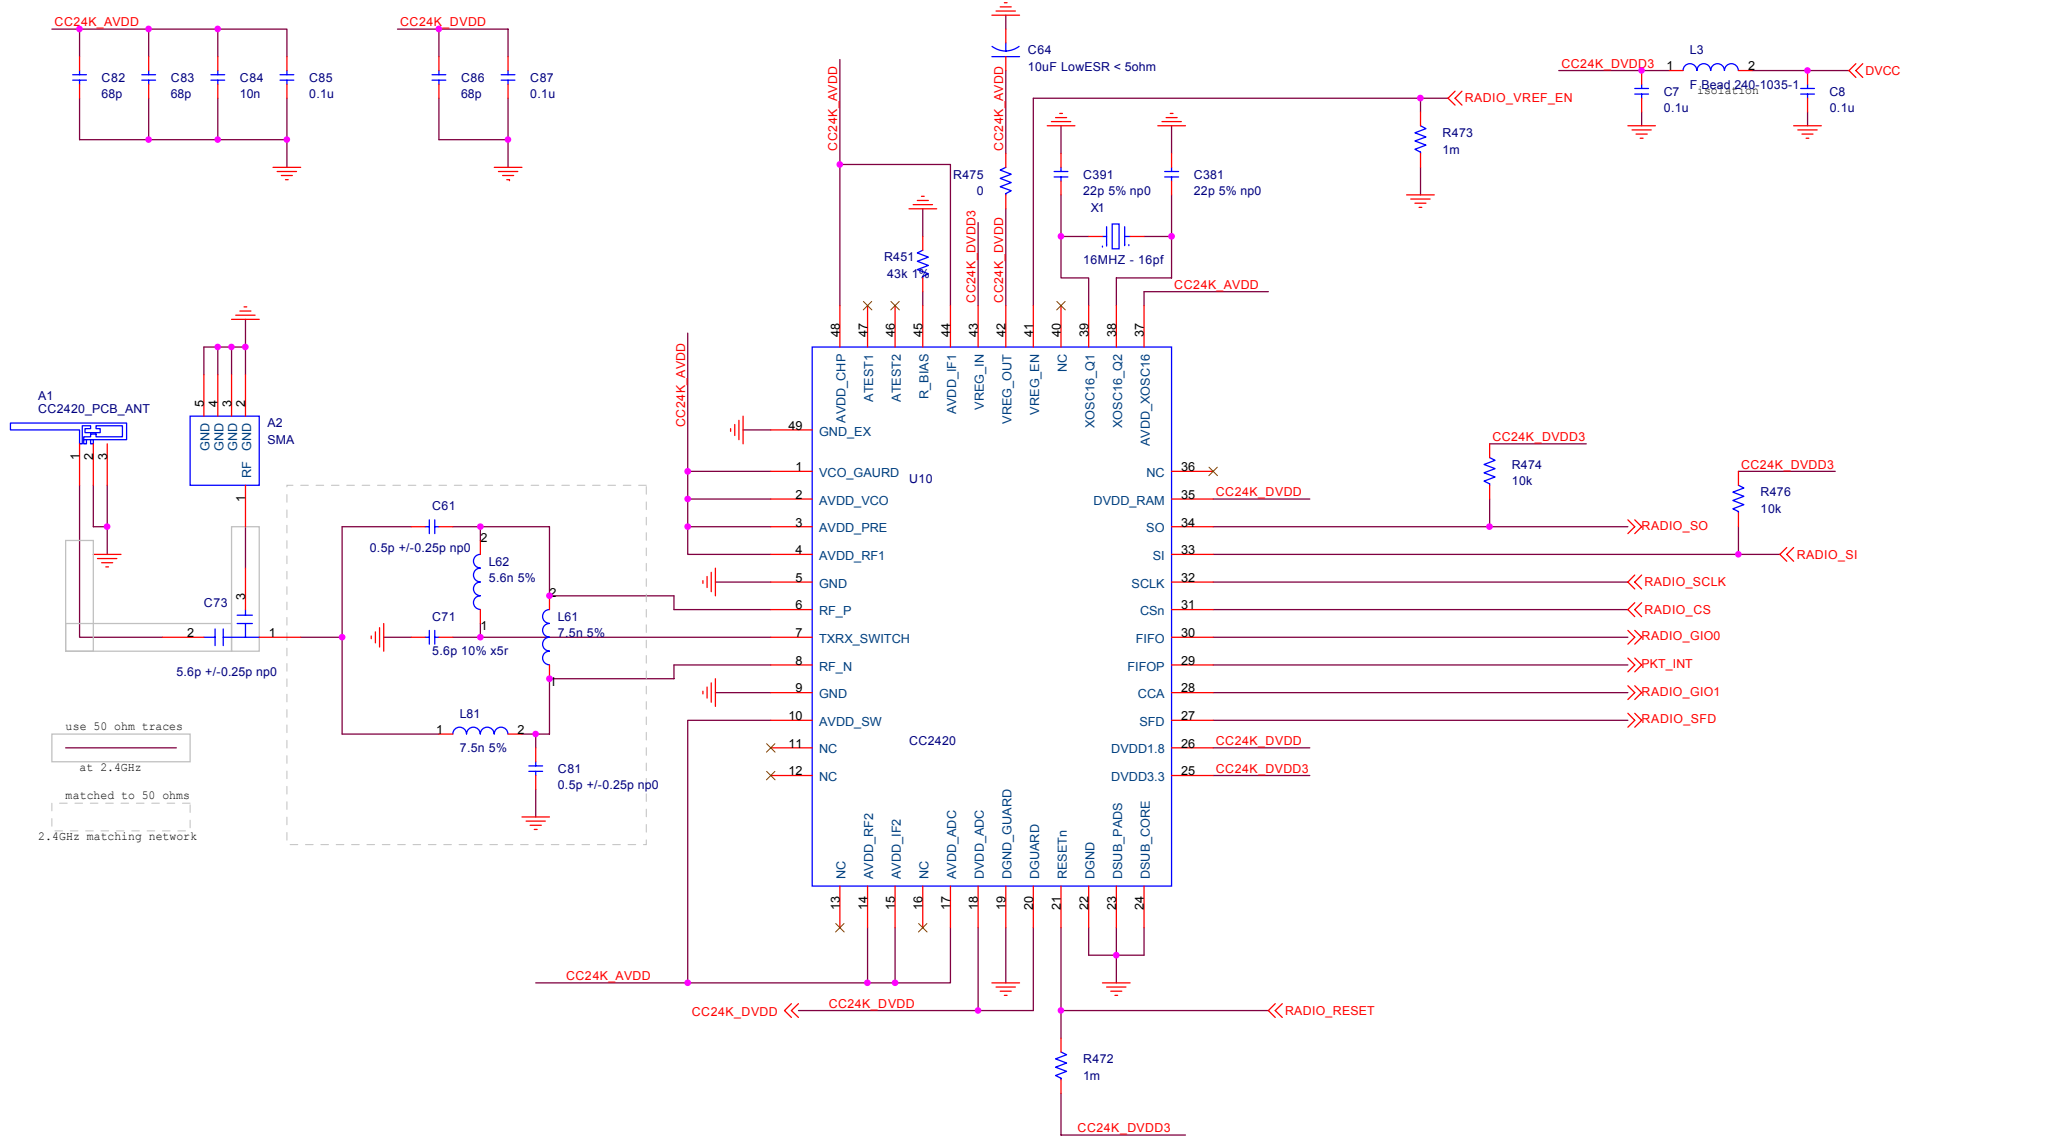

Title		
<b>Telos</b>		
Size	Document Number	Rev
B	(c) Copyright 2004: UC Berkeley	B
Date:	Wednesday, September 29, 2004	Sheet 1 of 3

Title		
<b>Telos CC2420 802.15.4 Wireless Radio</b>		
Size	Document Number	Rev
B	<b>(c) Copyright 2004: UC Berkeley</b>	B
Date:	Wednesday, September 29, 2004	Sheet 2 of 3

### USB INTERFACE

### USB POWER FILTER

### MOTE POWER