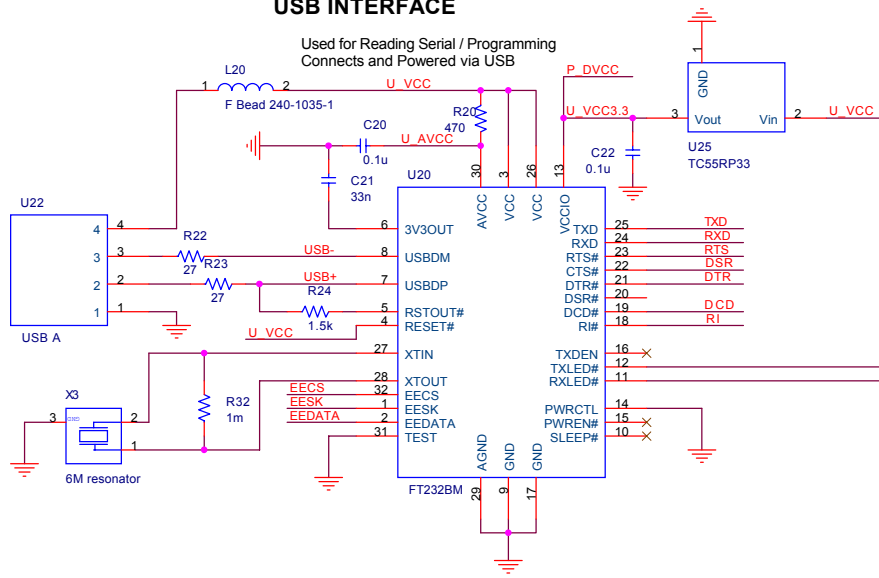

Title		
<b>Telos</b>		
Size	Document Number	Rev
B	(c) Copyright 2004: UC Berkeley	B
Date:	Wednesday, September 29, 2004	Sheet 1 of 3

Title		
<b>Telos CC2420 802.15.4 Wireless Radio</b>		
Size	Document Number	Rev
B	<b>(c) Copyright 2004: UC Berkeley</b>	B
Date:	Wednesday, September 29, 2004	Sheet 2 of 3

### USB INTERFACE

### USB POWER FILTER

### RESET SEQUENCE RECOGNITION

Title		
<b>Telos USB Interface</b>		
Size	Document Number	Rev
B	(c) Copyright 2004: UC Berkeley	B
Date:	Wednesday, September 29, 2004	Sheet 3 of 3