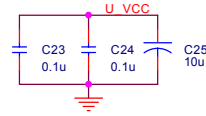

USB POWER FILTER